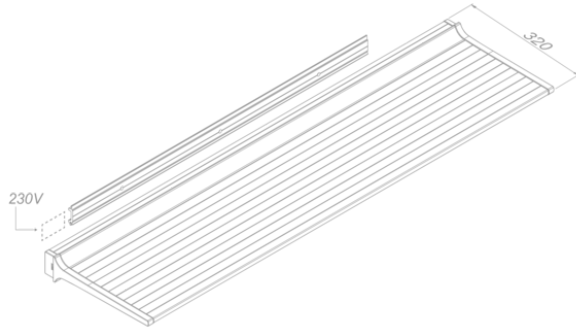

Lighting
Shelf Pro 125
Mineral Black

EAN 5414425261390

Functions & features

- Control method Gesture Control Pro

Dimensions

- Product dimensions (WxDxH) (mm) 1237 x 320 x 65

Lighting

- Functional lighting type LED
- Functional light dimmable ▪
- Gross luminous flux functional lighting (Lm) 3600
- Color functional light (K) 2700-4000
- Color Rendering Index (CRI) ≥95
- Ambient lighting type LED
- Ambient light dimmable ▪
- Gross luminous flux ambient lighting (Lm) 1247
- Color ambient light (K) RGBW

Technical specifications

- Maximum power (W) 54
- Voltage appliance (V) 100-240
- Frequency (Hz) 50-60
- Power consumption in stand-by-mode (Ps) (W) 0
- Net weight (kg) 6,5
- Safetyclass II

Shelf 937 ~ 3037
Shelf Pro 1537 ~ 3037